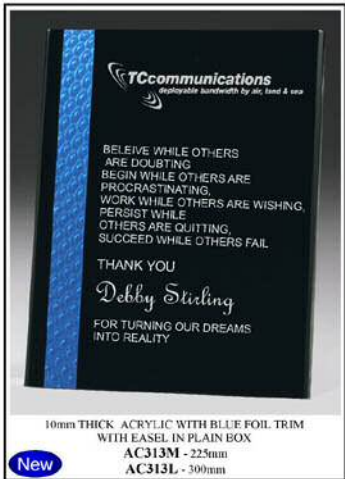

24mm THICK ACRYLIC WITH BLUE FOIL TRIM IN PLAIN BOX

**New** AC303 - 150mm

10mm THICK ACRYLIC WITH BLUE FOIL TRIM WITH EASEL IN PLAIN BOX

AC313M - 225mm

AC313L - 300mm

**New**

10mm THICK ACRYLIC WITH SILVER FOIL TRIM WITH EASEL IN PLAIN BOX