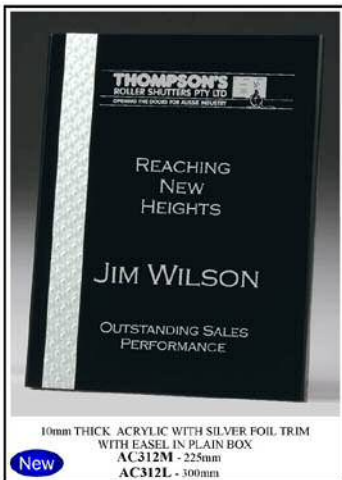

24mm THICK ACRYLIC WITH BLUE FOIL TRIM IN PLAIN BOX

**New** AC303 - 150mm

10mm THICK ACRYLIC WITH BLUE FOIL TRIM WITH EASEL IN PLAIN BOX

AC313M - 225mm

AC313L - 300mm

**New**

10mm THICK ACRYLIC WITH SILVER FOIL TRIM WITH EASEL IN PLAIN BOX