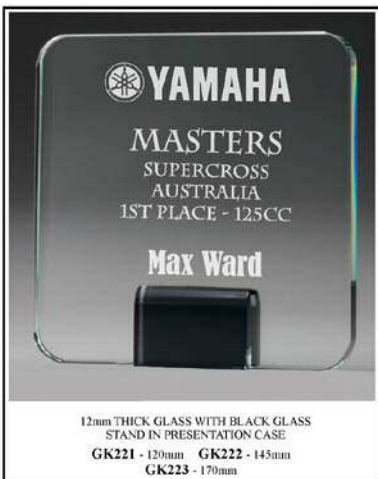

12mm THICK GLASS WITH BLACK GLASS
STAND IN PRESENTATION CASE

GK221 - 120mm **GK222** - 145mm
GK223 - 170mm