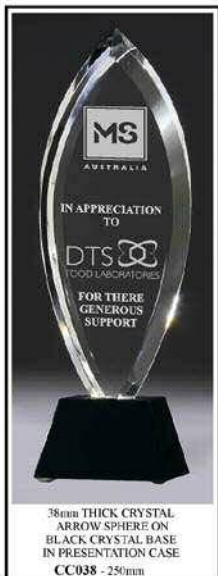

All items
supplied in
presentation
case

Call Award Trophies (02) 9622 5641 for a quote

CRYSTAL 25

50mm THICK CRYSTAL PENTAGON
IN PRESENTATION CASE

CC107S - 165mm
CC107 - 200mm

50mm THICK CRYSTAL HEXAGON
IN PRESENTATION CASE

CN91 - 120mm

CRYSTAL BLOCK WITH
SPINNING WORLD GLOBE
IN PRESENTATION CASE

CN00S - 110mm
CN00 - 145mm

CRYSTAL STAR 63mm DEEP BASE
IN PRESENTATION CASE
CC582S - 140mm High
CC582M - 150mm High
CC582L - 165mm High