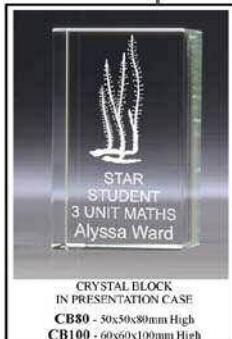

CRYSTAL BLOCK
IN PRESENTATION CASE
CB30 - 50x50x80mm High
CB100 - 60x60x100mm High