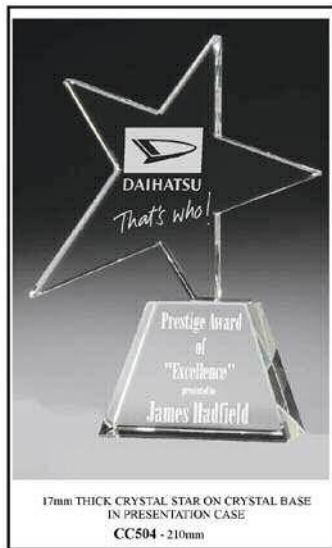

CN91 - 120mm

CRYSTAL BLOCK WITH
SPINNING WORLD GLOBE
IN PRESENTATION CASE

CN00S - 110mm
CN00 - 145mm

CRYSTAL STAR 63mm DEEP BASE
IN PRESENTATION CASE
CC582S - 140mm High
CC582M - 150mm High
CC582L - 165mm High