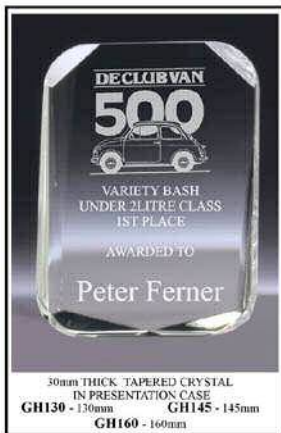

30mm THICK TAPERED CRYSTAL
IN PRESENTATION CASE
GH130 - 130mm   GH145 - 145mm
GH160 - 160mm