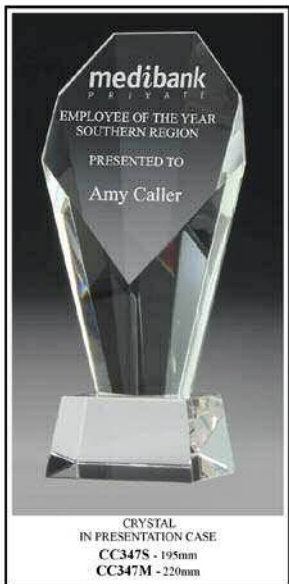

All items
supplied in
presentation
case

Call Award Trophies (02) 9622 5641 for a quote

CRYSTAL 25

50mm THICK CRYSTAL PENTAGON
IN PRESENTATION CASE

CC107S - 165mm
CC107 - 200mm

50mm THICK CRYSTAL HEXAGON
IN PRESENTATION CASE

CN91 - 120mm

CRYSTAL BLOCK WITH
SPINNING WORLD GLOBE
IN PRESENTATION CASE

CN00S - 110mm
CN00 - 145mm

CRYSTAL STAR 63mm DEEP BASE
IN PRESENTATION CASE
CC582S - 140mm High
CC582M - 150mm High
CC582L - 165mm High